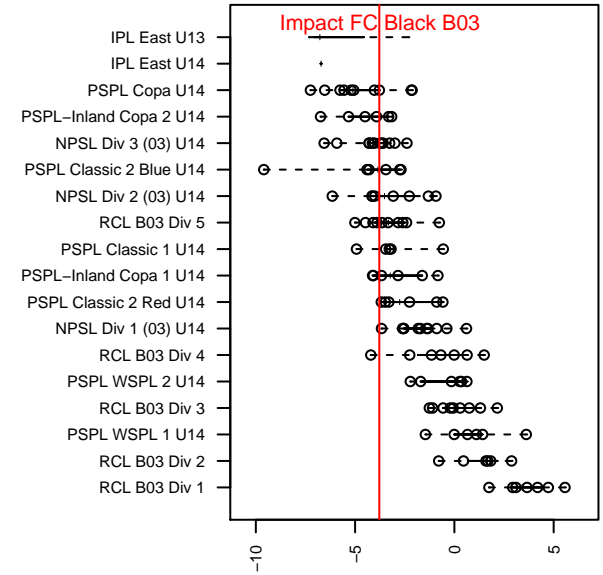

Impact FC Black B03

Cascade SC
 Renton, WA
 B03 total strength=913
 attack=2.33 defense=0.94
 fall league = PSPL Copa U14
 spr league = Spr PSPL Copa U14

alt names used:
 CSC Impact B03 Black
 CSC Impact 03 Black
 Cascade FC Impact Black
 CSC Impact '03 Black
 CSC Impact 03 Black
 CSC IMPACT 03 (WA)

Venues played:
 2016 KITG BU13 Red
 2016 Crossfire Select U14 Bronze
 2016 Xtreme Cup BU14 Silver
 2016 Sky River BU14
 2016 PSPL Copa U14
 2016 Spr PSPL Copa U14
 2016 WA Cup U14 Bronze U14

Impact FC Black B03
 Dots are actual minus expected GF (blue circles) and GA (red triangles).
 Blue line is smoothed change in attack strength. Red is smoothed change in defense strength.

**attack and defense variance (black dot)
relative to other teams
and top 10 in region**

**attack and defense rating
relative to others at age
and all opponents in last 13 months**

Performance relative to 13 month average