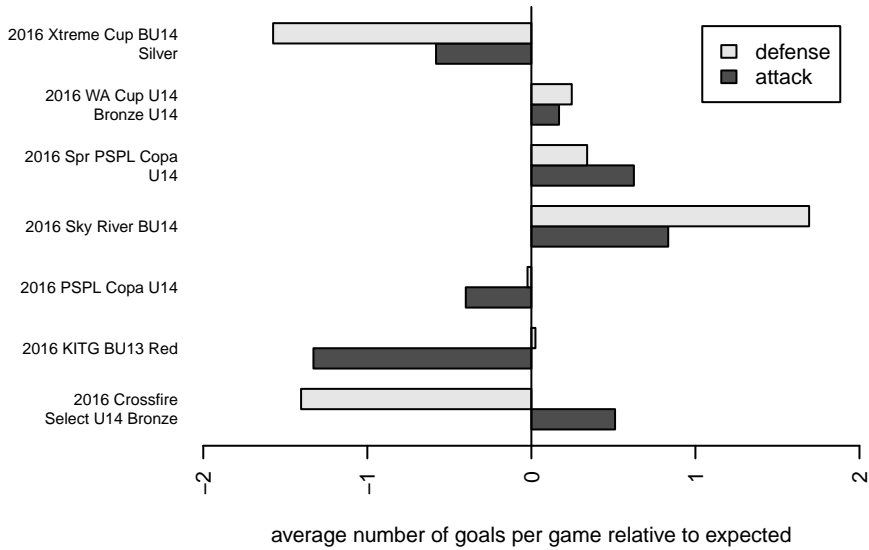

Impact FC Black B03

Cascade SC
 Renton, WA
 B03 total strength=913
 attack=2.33 defense=0.94
 fall league = PSPL Copa U14
 spr league = Spr PSPL Copa U14

alt names used:
 CSC Impact B03 Black
 CSC Impact 03 Black
 Cascade FC Impact Black
 CSC Impact '03 Black
 CSC Impact 03 Black
 CSC IMPACT 03 (WA)

Venues played:
 2016 KITG BU13 Red
 2016 Crossfire Select U14 Bronze
 2016 Xtreme Cup BU14 Silver
 2016 Sky River BU14
 2016 PSPL Copa U14
 2016 Spr PSPL Copa U14
 2016 WA Cup U14 Bronze U14

Impact FC Black B03
 Dots are actual minus expected GF (blue circles) and GA (red triangles).
 Blue line is smoothed change in attack strength. Red is smoothed change in defense strength.

**attack and defense variance (black dot)
relative to other teams
and top 10 in region**

**attack and defense rating
relative to others at age
and all opponents in last 13 months**

Performance relative to 13 month average