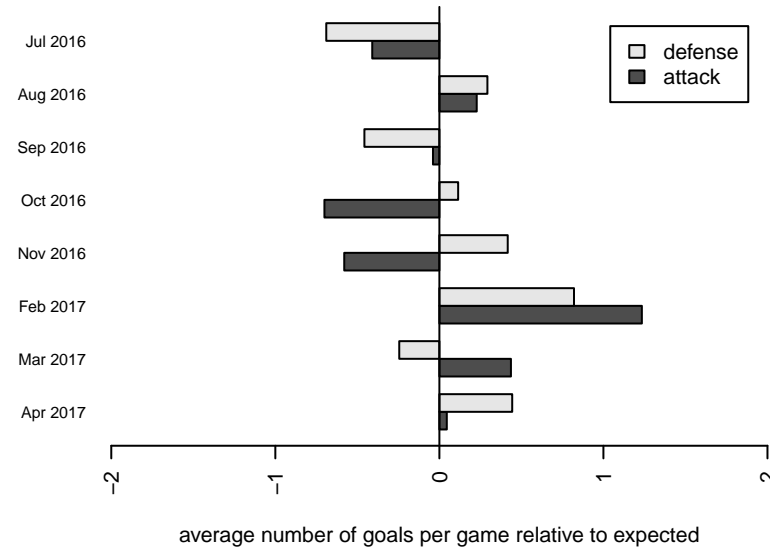

Performance relative to 13 month average