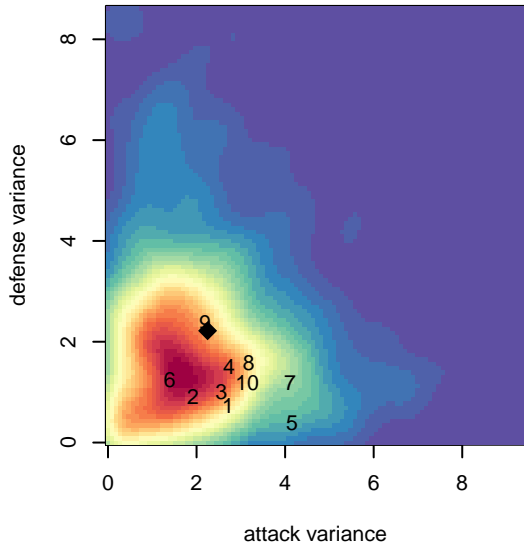

Impact FC Black B03

Cascade SC
 Renton, WA
 B03 total strength=913
 attack=2.33 defense=0.94
 fall league = PSPL Copa U14
 spr league = Spr PSPL Copa U14

alt names used:
 CSC Impact B03 Black
 CSC Impact 03 Black
 Cascade FC Impact Black
 CSC Impact '03 Black
 CSC Impact 03 Black
 CSC IMPACT 03 (WA)

Venues played:
 2016 KITG BU13 Red
 2016 Crossfire Select U14 Bronze
 2016 Xtreme Cup BU14 Silver
 2016 Sky River BU14
 2016 PSPL Copa U14
 2016 Spr PSPL Copa U14
 2016 WA Cup U14 Bronze U14

Impact FC Black B03
 Dots are actual minus expected GF (blue circles) and GA (red triangles).
 Blue line is smoothed change in attack strength. Red is smoothed change in defense strength.

**attack and defense variance (black dot)
relative to other teams
and top 10 in region**

**attack and defense rating
relative to others at age
and all opponents in last 13 months**

Performance relative to 13 month average