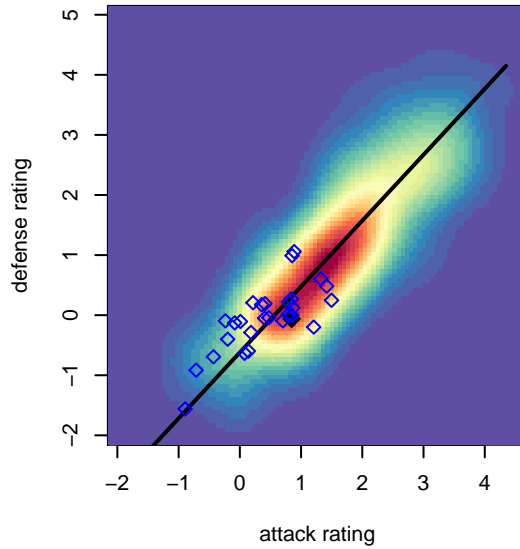

Impact FC Black B03

Cascade SC
 Renton, WA
 B03 total strength=913
 attack=2.33 defense=0.94
 fall league = PSPL Copa U14
 spr league = Spr PSPL Copa U14

alt names used:
 CSC Impact B03 Black
 CSC Impact 03 Black
 Cascade FC Impact Black
 CSC Impact '03 Black
 CSC Impact 03 Black
 CSC IMPACT 03 (WA)

Venues played:
 2016 KITG BU13 Red
 2016 Crossfire Select U14 Bronze
 2016 Xtreme Cup BU14 Silver
 2016 Sky River BU14
 2016 PSPL Copa U14
 2016 Spr PSPL Copa U14
 2016 WA Cup U14 Bronze U14

Impact FC Black B03
 Dots are actual minus expected GF (blue circles) and GA (red triangles).
 Blue line is smoothed change in attack strength. Red is smoothed change in defense strength.

**attack and defense variance (black dot)
relative to other teams
and top 10 in region**

**attack and defense rating
relative to others at age
and all opponents in last 13 months**

Performance relative to 13 month average