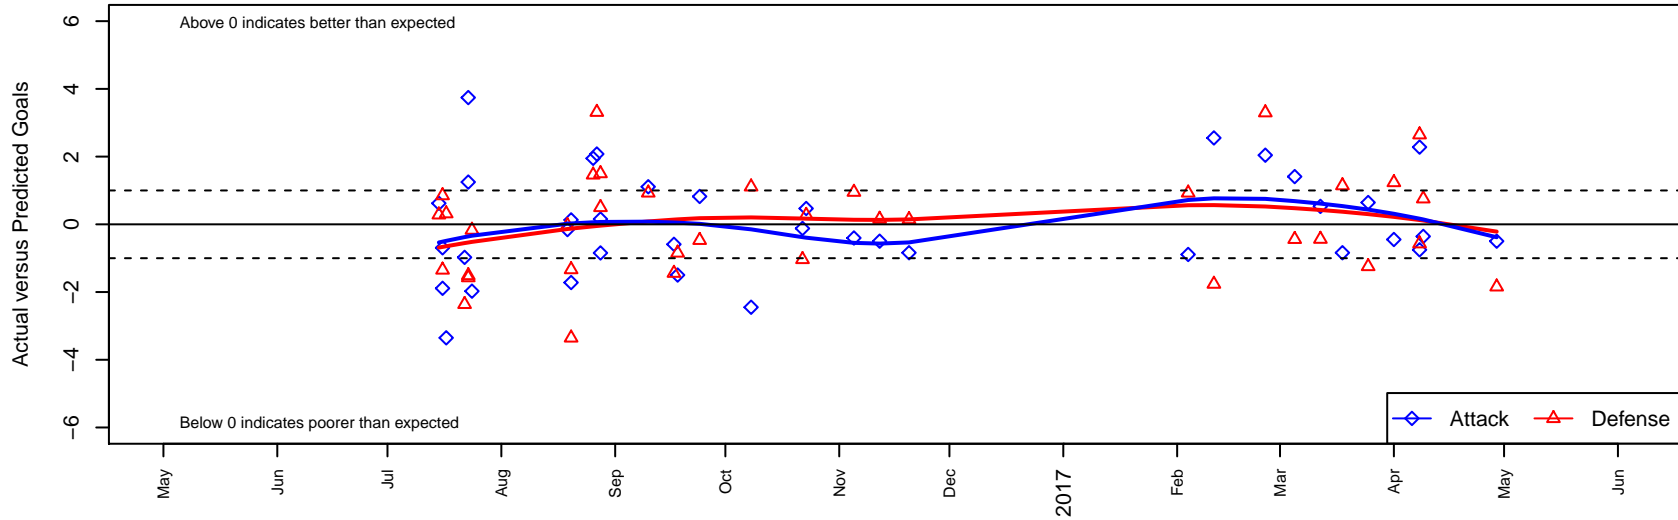

Impact FC Black B03

Cascade SC
 Renton, WA
 B03 total strength=913
 attack=2.33 defense=0.94
 fall league = PSPL Copa U14
 spr league = Spr PSPL Copa U14

alt names used:
 CSC Impact B03 Black
 CSC Impact 03 Black
 Cascade FC Impact Black
 CSC Impact '03 Black
 CSC Impact 03 Black
 CSC IMPACT 03 (WA)

Venues played:
 2016 KITG BU13 Red
 2016 Crossfire Select U14 Bronze
 2016 Xtreme Cup BU14 Silver
 2016 Sky River BU14
 2016 PSPL Copa U14
 2016 Spr PSPL Copa U14
 2016 WA Cup U14 Bronze U14

Impact FC Black B03
 Dots are actual minus expected GF (blue circles) and GA (red triangles).
 Blue line is smoothed change in attack strength. Red is smoothed change in defense strength.

**attack and defense variance (black dot)
relative to other teams
and top 10 in region**

**attack and defense rating
relative to others at age
and all opponents in last 13 months**

Performance relative to 13 month average